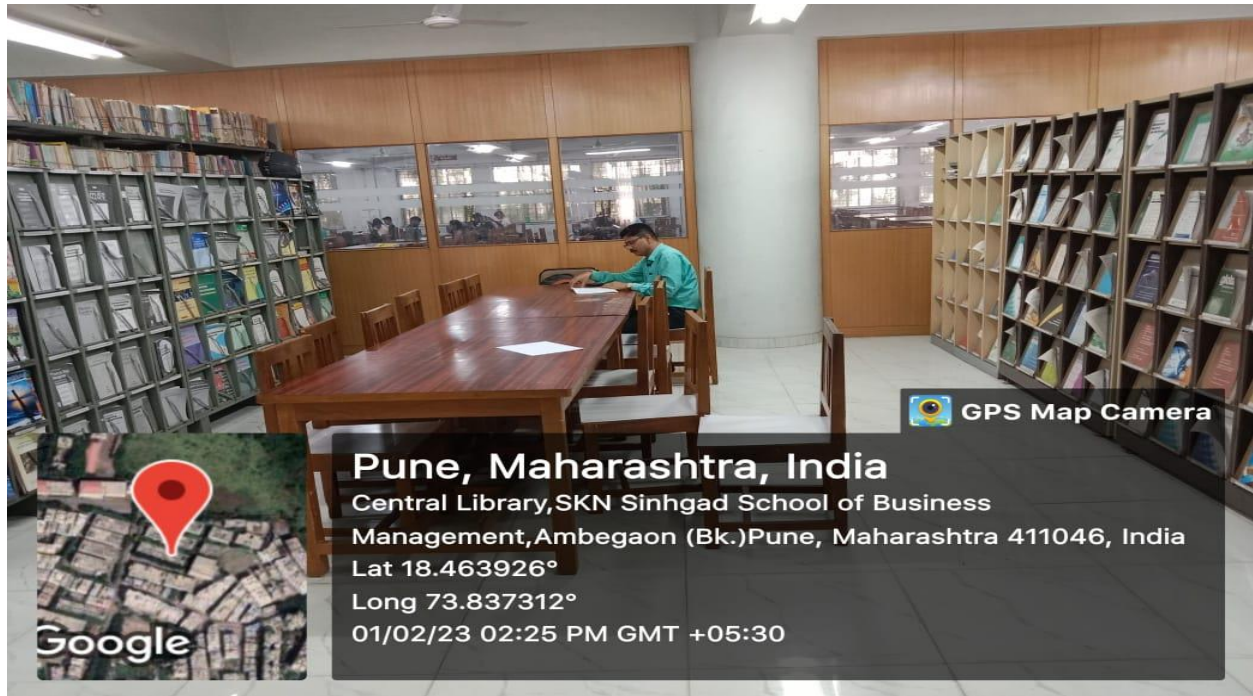

SKNSSBM - Library Photos:

Entry attendance/Student track

Issue / Return Counter

Book Stack

Reading Hall

Journal Section

Digital Section

Hostel

Each Hostel Room constitutes of the following

- Cot, Bedding, Study Table, Chair, Cupboard/Open Rack
- Bathrooms fitted with Geyser and Mirror
- Wi-Fi Facility, TV Room, Common gas,
- Banks and ATM: Central Bank of India, Bank of Baroda, ICICI Bank, Bank of India.
- Canteens and Mess are also available in campus.
- Fees: All inclusive 72,000/- per annum.