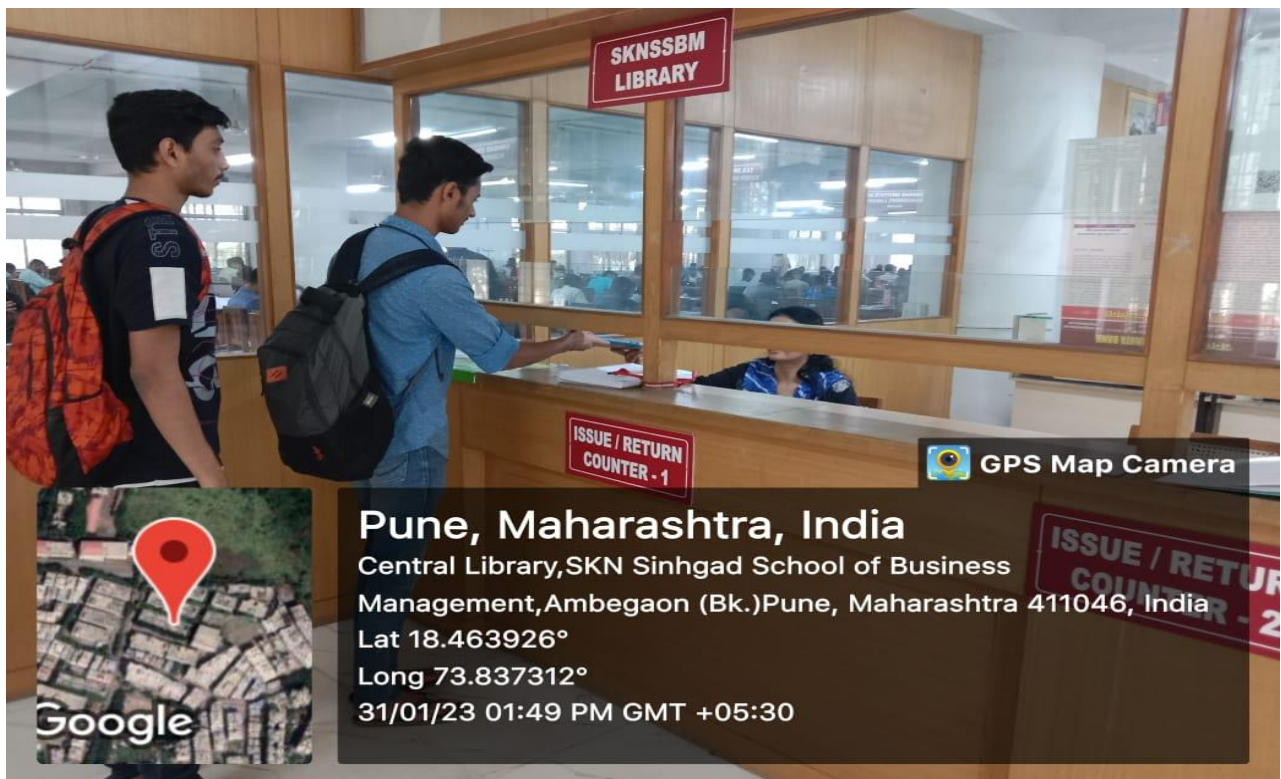

SKNSSBM - Library Photos:

Entry attendance/Student track

Issue / Return Counter

Book Stack

Reading Hall

Journal Section

Digital Section

Hostel

Seminar Hall

SKNSSBM's Seminar hall is having 250 seating capacity with sound system & projector. The said hall is being available for Multiple Events, Faculty Development Programme, Seminar, Workshop and any other.